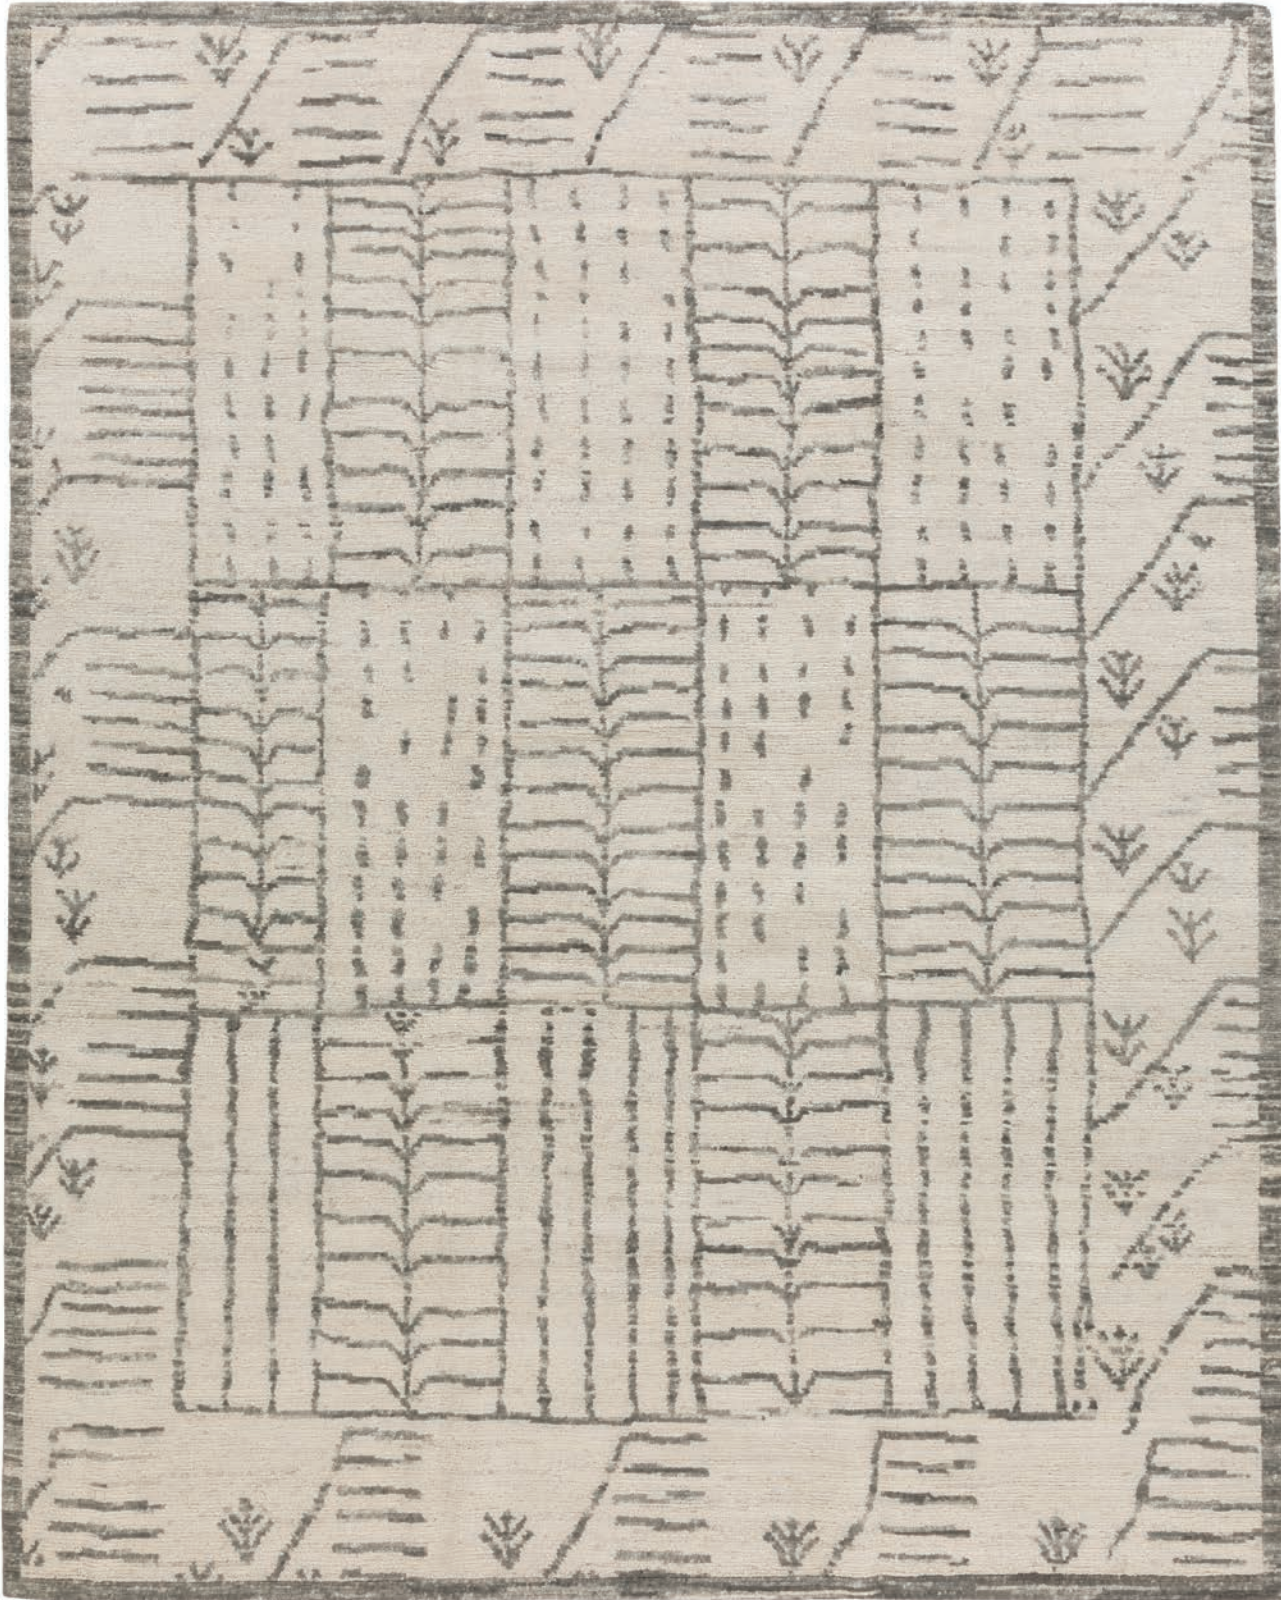

AMALEH II IVORY

Collection: ANCIENT ETCHINGS
Material: 100% WOOL

CRAFTED IN NEPAL

SKU: AHG.AMAWHT
Quality: HOMESPUN

Due to the nature of our handmade products and printed materials, the finished standard size and color of each rug may vary slightly. Rug pictured is an 8 x 10 design unless otherwise noted.