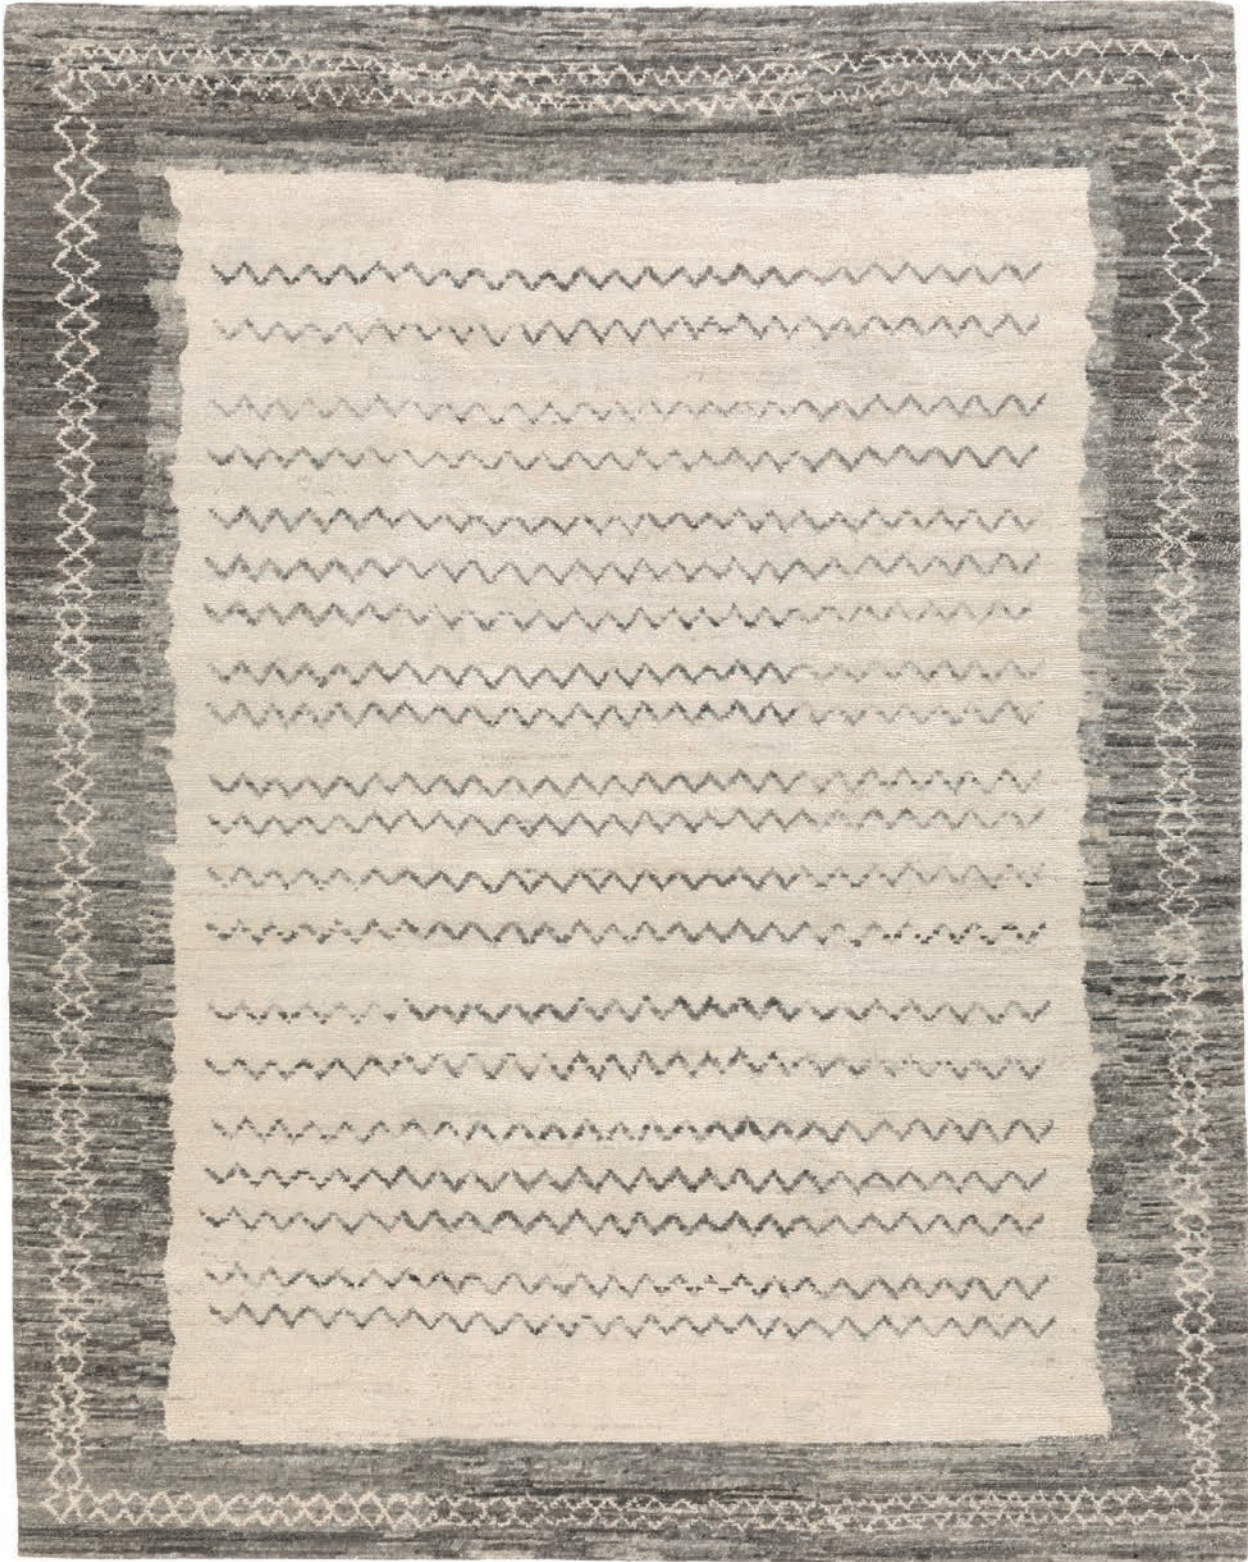

ZIBA
PORCELAIN

Collection: ANCIENT ETCHINGS
Material: 100% WOOL

CRAFTED IN NEPAL

SKU: AHH.NOMCHA
Quality: HOMESPUN

Due to the nature of our handmade products and printed materials, the finished standard size and color of each rug may vary slightly. Rug pictured is an 8 x 10 design unless otherwise noted.